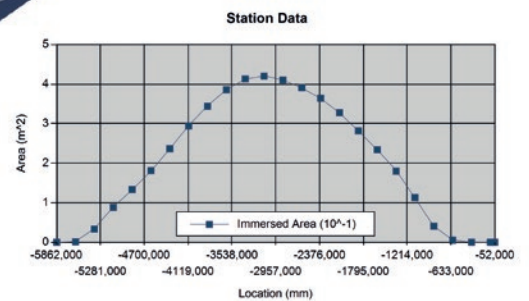

SPECIFICATIONS

Total length: 6.10 m
Overall width: 2.40 m
Length KLW: 5.13 m
Width KLW: 1.57 m
Dipping: 0.51 m
Displacement KLW: 1250 kg
Shipping weight: 1250 kg
Fuel tank: 70 l
Diesel engine: 14 PS
Crew: 1 - 6 osob

PRAGA 610 OPEN

PRAGA

BOATS

PRAHA, CZECH REPUBLIC
TEL. +420 775449741
TOMEK.GIL@PRAGABOATS.COM

WWW.PRAGABOATS.COM