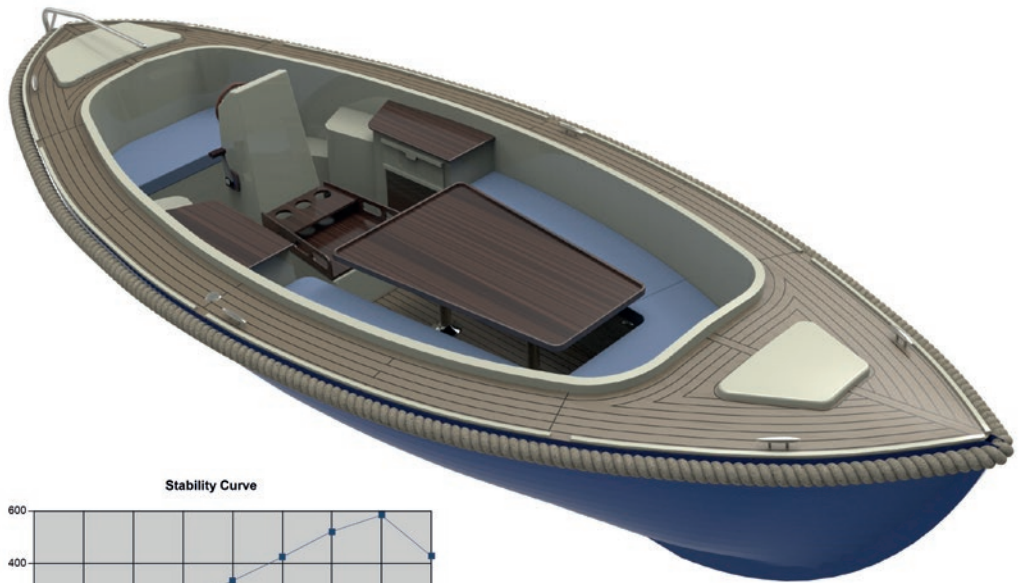

SPECIFICATIONS

Total length: 6.10 m
Overall width: 2.40 m
Length KLW: 5.13 m
Width KLW: 1.57 m
Dipping: 0.51 m
Displacement KLW: 1250 kg
Shipping weight: 1250 kg
Fuel tank: 70 l
Diesel engine: 14 PS
Crew: 1 - 6 osob

PRAGA 610 OPEN

PRAGA

BOATS

PRAHA, CZECH REPUBLIC
TEL. +420 775449741
TOMEK.GIL@PRAGABOATS.COM

WWW.PRAGABOATS.COM