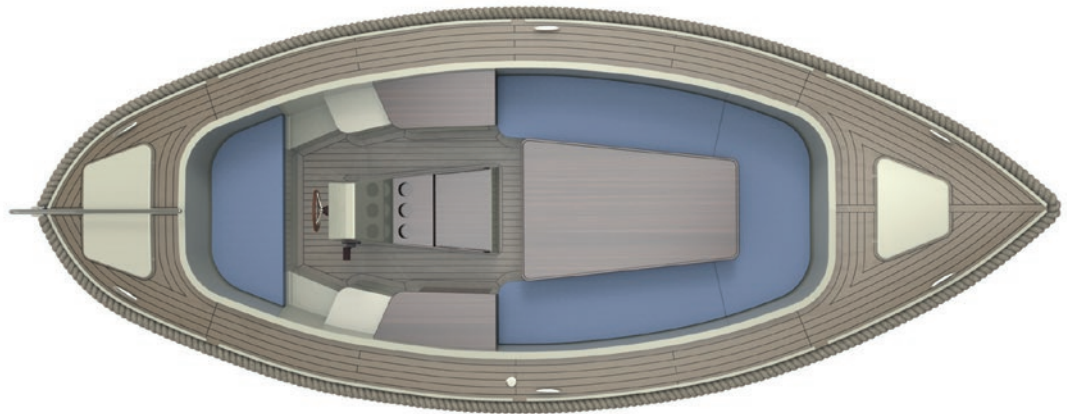

SPECIFICATIONS

Total length: 6.10 m
Overall width: 2.40 m
Length KLW: 5.13 m
Width KLW: 1.57 m
Dipping: 0.51 m
Displacement KLW: 1250 kg
Shipping weight: 1250 kg
Fuel tank: 70 l
Diesel engine: 14 PS
Crew: 1 - 6 osob

PRAGA 610 OPEN

PRAGA

BOATS

PRAHA, CZECH REPUBLIC
TEL. +420 775449741
TOMEK.GIL@PRAGABOATS.COM

WWW.PRAGABOATS.COM