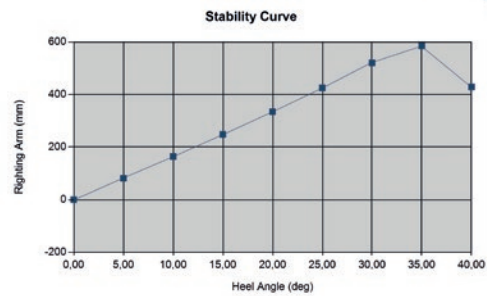

SPECIFICATIONS

Total length: 6.10 m
Overall width: 2.40 m
Length KLW: 5.13 m
Width KLW: 1.57 m
Dipping: 0.51 m
Displacement KLW: 1250 kg
Shipping weight: 1250 kg
Fuel tank: 70 l
Diesel engine: 14 PS
Crew: 1 - 6 osob

PRAGA 610 OPEN

PRAGA

BOATS

PRAHA, CZECH REPUBLIC
TEL. +420 775449741
TOMEK.GIL@PRAGABOATS.COM

WWW.PRAGABOATS.COM